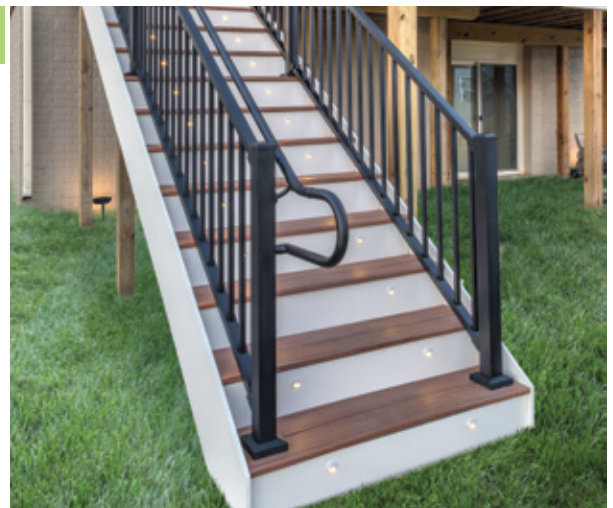

Trex Aluminum ADA Compliant Handrail

All Trex ADA handrail components are made of powder-coated aluminum. For detailed installation instructions, visit trex.com

COMPONENT	ITEM NUMBER
1.375 in x 8 ft (34 mm x 243 cm) Hand Rail	XXALADARAIL8
Wall Return 90°	XXALADA90WR2G
Wall Mount	XXALADAWMNT2G
Corner Mount	XXALADAICORNER2G
Post Return ("Candy Cane")	XXALADA180CCANE
5° Elbow	XXALADA05ELB
31° Elbow	XXALADA31ELB
34° Elbow	XXALADA34ELB
36° Elbow	XXALADA36ELB
90° Inside/Outside Elbow	XXALADA90ELB2G
Straight 4 in (101 mm) Internal Connector	XXALINTCONN
Inline Rail Termination Adapter	XXALADAINLINE
Rail End Cap	XXALADACAP
Aluminum Collar	XXALADACLRL