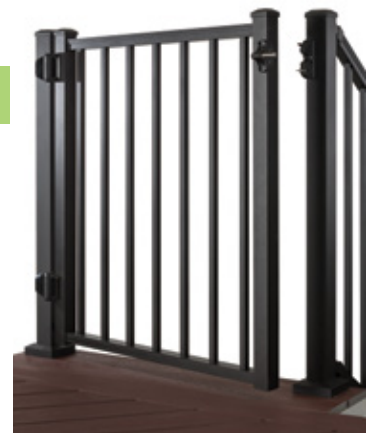

XX = COLOR PREFIX:

WT Classic White

BK Charcoal Black

VL Vintage Lantern

Trex Aluminum Gates

COMPONENT	DESCRIPTION	ITEM NUMBER
Gate Rail Kit	36" Rail Height, Square Balusters, Adjustable up to 48" wide opening 36" Rail Height, Round Balusters, Adjustable up to 48" wide opening 42" Rail Height, Square Balusters, Adjustable up to 48" wide opening 42" Rail Height, Round Balusters, Adjustable up to 48" wide opening <i>[Actual height 36" Rail: 36 in (914 mm); 42" Rail: 42 in (106 cm) Actual width is 47.5 in (120 cm) but can be cut to fit any width.]</i>	XX36SQADJGATE XX36RDADJGATE XX42SQADJGATE XX42RDADJGATE
Hardware Pack	2 Adjustable Self-Closing Hinges 1 Locking Hasp With Keys Hardware for attachment to wood post with composite sleeve or aluminum posts	BKGATEHW