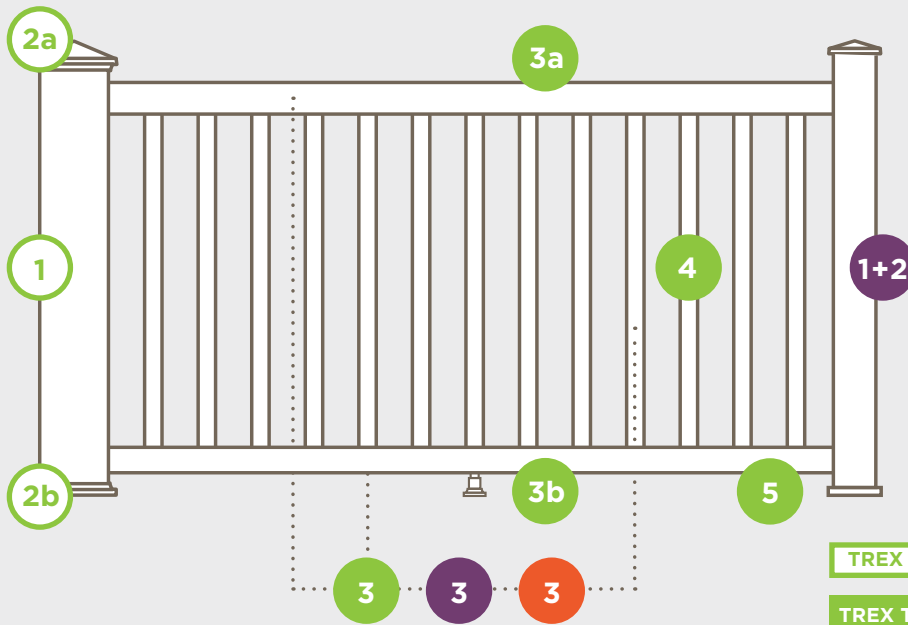

RAILING— a lot easier than it looks

Selecting the right railing is pretty easy, but each Trex® railing line is a little different. Please read the system descriptions at the top of each product section so you can choose exactly which railing components you need to complete your design. For additional guidance, the chart to the left depicts each railing system's components.

TREX POST COMPONENTS

TREX® SIGNATURE™ RAILING

TREX TRANSCEND® RAILING

TREX SELECT® RAILING

Trex Post Sleeves, Caps & Skirts

○ These components can be used as steps 1 & 2 for all Trex railing lines.

STEP	COMPONENT	DESCRIPTION	ITEM NUMBER
1	Post Sleeve	4" x 4" x 39" Post Sleeve <i>[4.45 in x 4.45 in x 40 in (113 mm x 113 mm x 101 cm) external dimensions]</i>	XX040439APS
		4" x 4" x 108" Post Sleeve <i>[4.45 in x 4.45 in x 108 in (113 mm x 113 mm x 274 cm) external dimensions]</i>	XX0404108APS
		6" x 6" x 39" Post Sleeve <i>[5.5 in x 5.5 in x 39 in (139 mm x 139 mm x 990 mm) external dimensions]</i>	WT060639APS
		6" x 6" x 108" Post Sleeve <i>[5.5 in x 5.5 in x 108 in (139 mm x 139 mm x 274 cm) external dimensions]</i>	WT0606108APS
2a	Post Sleeve Cap	Flat 4" x 4" Post Sleeve Cap Pyramid 4" x 4" Post Sleeve Cap <i>[4.55 in x 4.55 in (115 mm x 115 mm) internal dimensions]</i>	PXXSQCAP4X4 PXXPYCAP4X4
		Flat 6" x 6" Post Sleeve Cap Pyramid 6" x 6" Post Sleeve Cap <i>[5.55 in x 5.55 in (140 mm x 140 mm) internal dimensions]</i>	PWTSQCAP6X6 PWTPYCAP6X6
		Also available with LED lighting. See page 56.	
2b	Post Sleeve Skirt	4" x 4" Post Sleeve Skirt <i>[4.55 in x 4.55 in (115 mm x 115 mm) internal dimensions]</i>	PXXSKIRT4X4
		6" x 6" Post Sleeve Skirt <i>[5.55 in x 5.55 in (140 mm x 140 mm) internal dimensions]</i>	PWTSKIRT6X6
ACCESSORY	Surface Mount Post (for use with 4x4 composite post sleeve)	Aluminum Surface Mount Post for 36" (914 mm) Rail Height (1/box) <i>Actual external dimensions of insert: 3.75 in x 3.75 in x 7 in (95 mm x 95 mm x 177 mm)</i>	ALPOSTMOUNT36
		Aluminum Surface Mount Post for 42" (1066 mm) Rail Height (1/box) <i>Actual external dimensions of insert: 3.75 in x 3.75 in x 7 in (95 mm x 95 mm x 177 mm)</i>	ALPOSTMOUNT42
		Surface Mount Post Hardware—Wood (10 kits/box)	ALPOSTHWDECK
ACCESSORY	Joist Mount Post (for use with 4x4 composite post sleeve)	Aluminum Joist Mount Post for use with all Trex railing heights (1/box) <i>Actual external dimensions of insert: 3.75 in x 3.75 in x 7 in (95 mm x 95 mm x 177 mm)</i>	CPJMNTPOST63
ACCESSORY	Foot Block	Adjustable Foot Blocks	XXFTBLKPC

XX = COLOR PREFIX: WT Classic White, GP Gravel Path, RS Rope Swing, TH Tree House, VL Vintage Lantern, FP Fire Pit, BK Charcoal Black