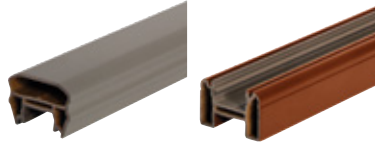

ACCESSORY Trex® Signature™ Accessories

	Trex® Signature™ Bracket Templates		Cocktail Rail Bracket (10/pack)	XXCTBKAL10PK
	HZ Bracket Template	SIGTEMP4X4SLEEVE	Fixed Bracket—Horizontal (4/pack)	XXFHBKAL
	(36" and 42") - Composite Sleeve		Fixed Bracket—Stair (4/pack)	XXFSBKAL
	HZ Bracket Template	SIGTEMPIRCPOST	Swivel Bracket—Horizontal (2/pack—1 top, 1 bottom)	XXSWHBKAL
	(36" and 42") - 2.5" Aluminum Post		Swivel Bracket—Stair (2/pack—1 top, 1 bottom)	XXSWSBKAL
			2.5" Horizontal Crossover Bracket (1/pack)	XX25FHCBKAL
			2.5" Swivel Crossover Bracket—Stair (1/pack)	XX25RCSWSCBKAL
			Compound Swivel Bracket (2/pack—1 top, 1 bottom)	XXCPDSWBKAL
			Aluminum Foot Block	XXALFTBLK
			Touch-up Pen	XXTOUCHUPEN

XX = COLOR PREFIX:

BK Charcoal Black

BZ Bronze

WT Classic White

Aluminum railing has a textured finish.

Trex Transcend® Railing

- **Transcend is either a 3-step or 5-step process. Choose Trex post sleeves, caps and skirts (steps 1 & 2), then choose a rail & baluster kit (step 3). OR choose each component individually for a custom design (steps 4 & 5).**

STEP	COMPONENT	DESCRIPTION	ITEM NUMBER
------	-----------	-------------	-------------

3a

Top & Bottom Rails

In this step, two rails (1 top, 1 bottom) must be selected.

3b

Crown

Universal

6' Crown Top Rail	XXCROWNTR06
8' Crown Top Rail	XXCROWNTR08
6' Universal Top/Bottom Rail	XXUNIVTBR06
8' Universal Top/Bottom Rail	XXUNIVTBR08